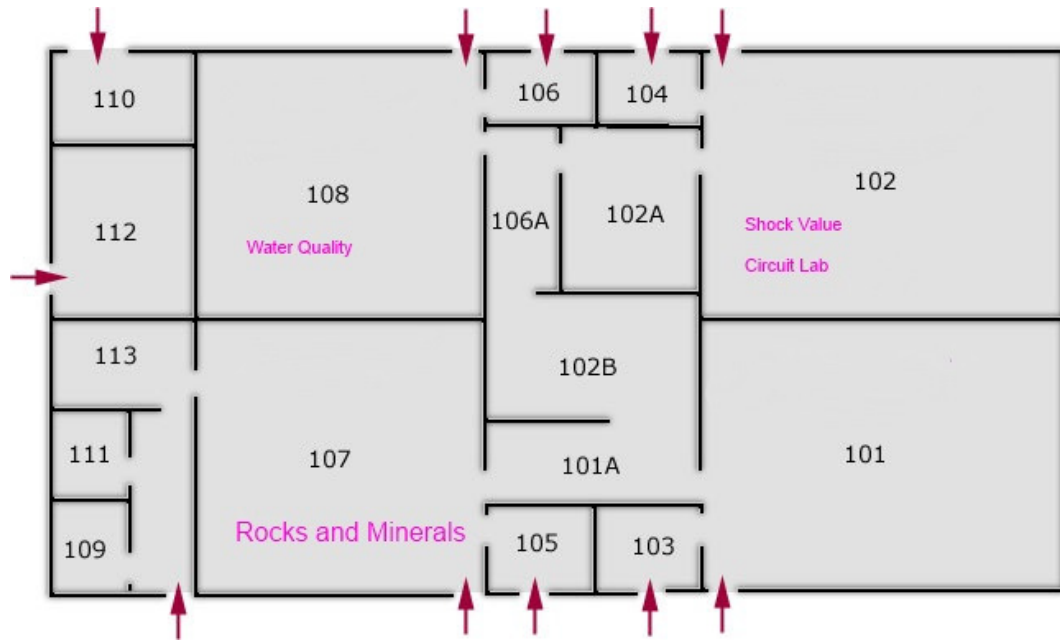

Applied Arts (AAR)

Don Talley (DTV)
2nd Floor

Main Building (MAN)
1st Floor

Main Building (MAN)
2nd Floor

Rose Center for the Arts - 1st Floor

 Automated External Defibrillator (AED)

Rose Center for the Arts - 2nd Floor