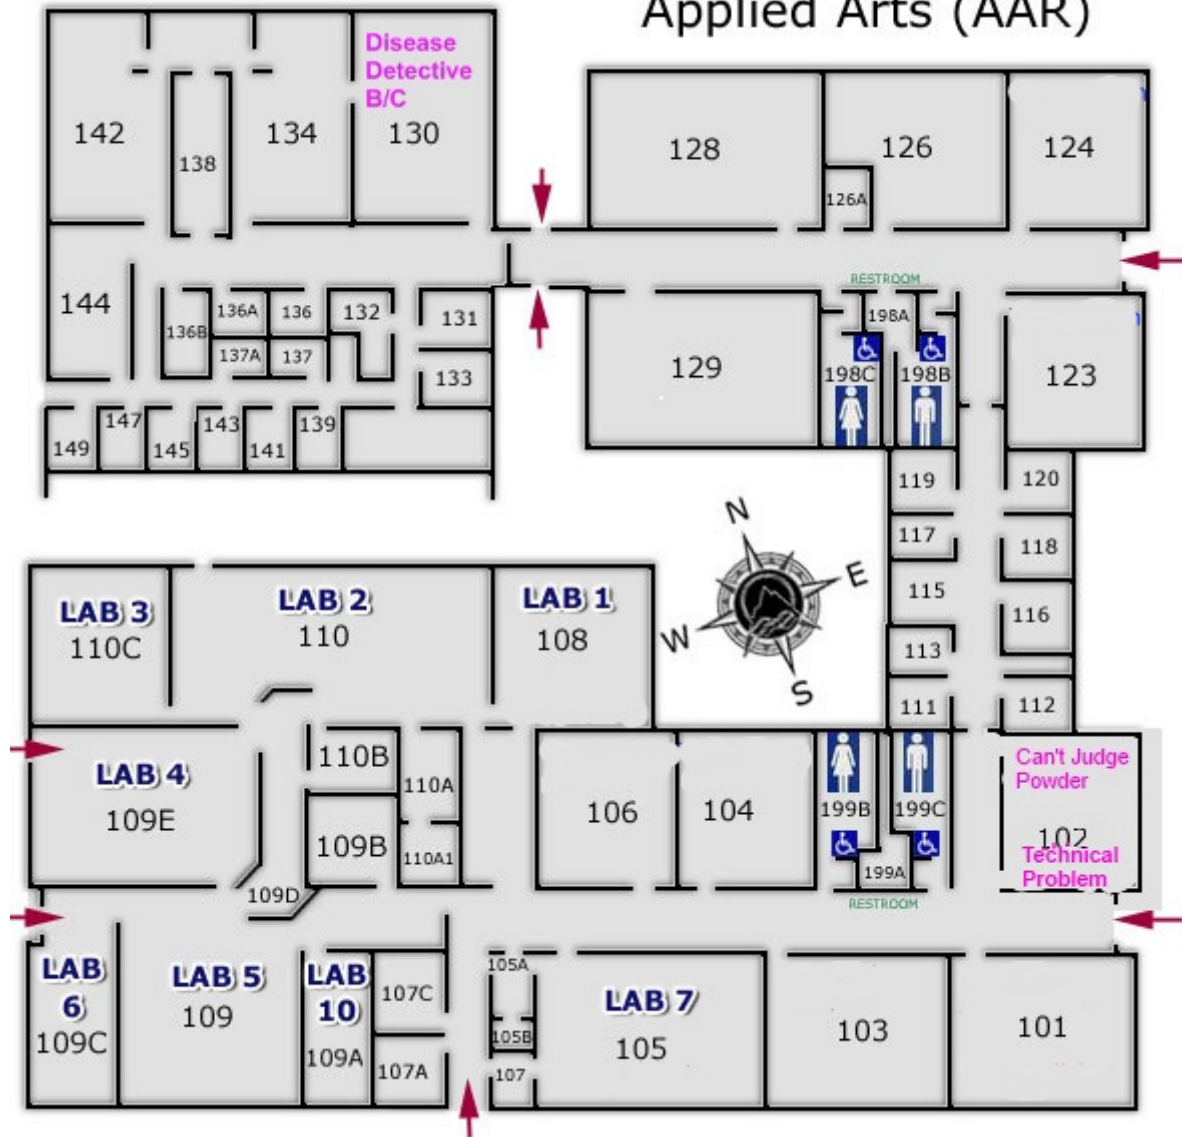

- Parking
- Disabled Parking
- Reserved Parking
- External Defibrillator (AED)
- Visitor Parking
- Motorcycle Parking
- Telephones
- Bike Rack

LOWER COLUMBIA COLLEGE CAMPUS MAP

CLICK ON A BUILDING FOR FLOOR PLAN(S)

Applied Arts (AAR)

Don Talley (DTV)
2nd Floor

Main Building (MAN)
1st Floor

Main Building (MAN)
2nd Floor

Rose Center for the Arts - 1st Floor

 Automated External Defibrillator (AED)

Rose Center for the Arts - 2nd Floor