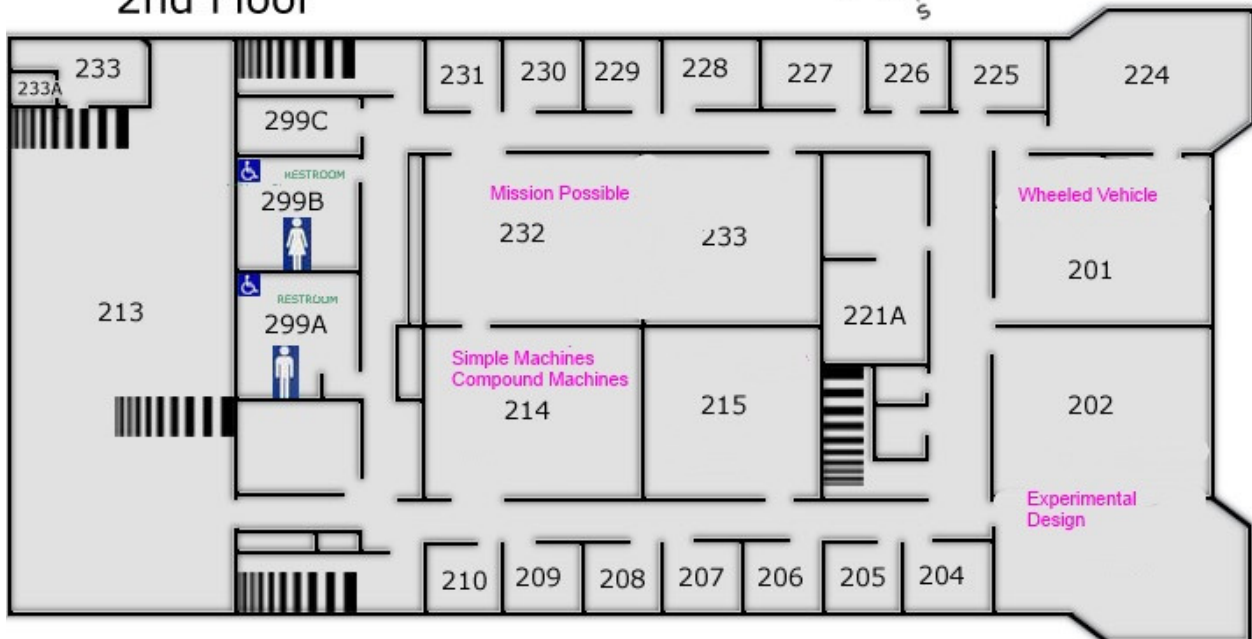

- Parking
- Disabled Parking
- Reserved Parking
- External Defibrillator (AED)
- Visitor Parking
- Motorcycle Parking
- Telephones
- Bike Rack

LOWER COLUMBIA COLLEGE CAMPUS MAP

CLICK ON A BUILDING FOR FLOOR PLAN(S)

Applied Arts (AAR)

Don Talley (DTV)
2nd Floor

Main Building (MAN)
1st Floor

Main Building (MAN)
2nd Floor

Rose Center for the Arts - 1st Floor

 Automated External Defibrillator (AED)

Rose Center for the Arts - 2nd Floor