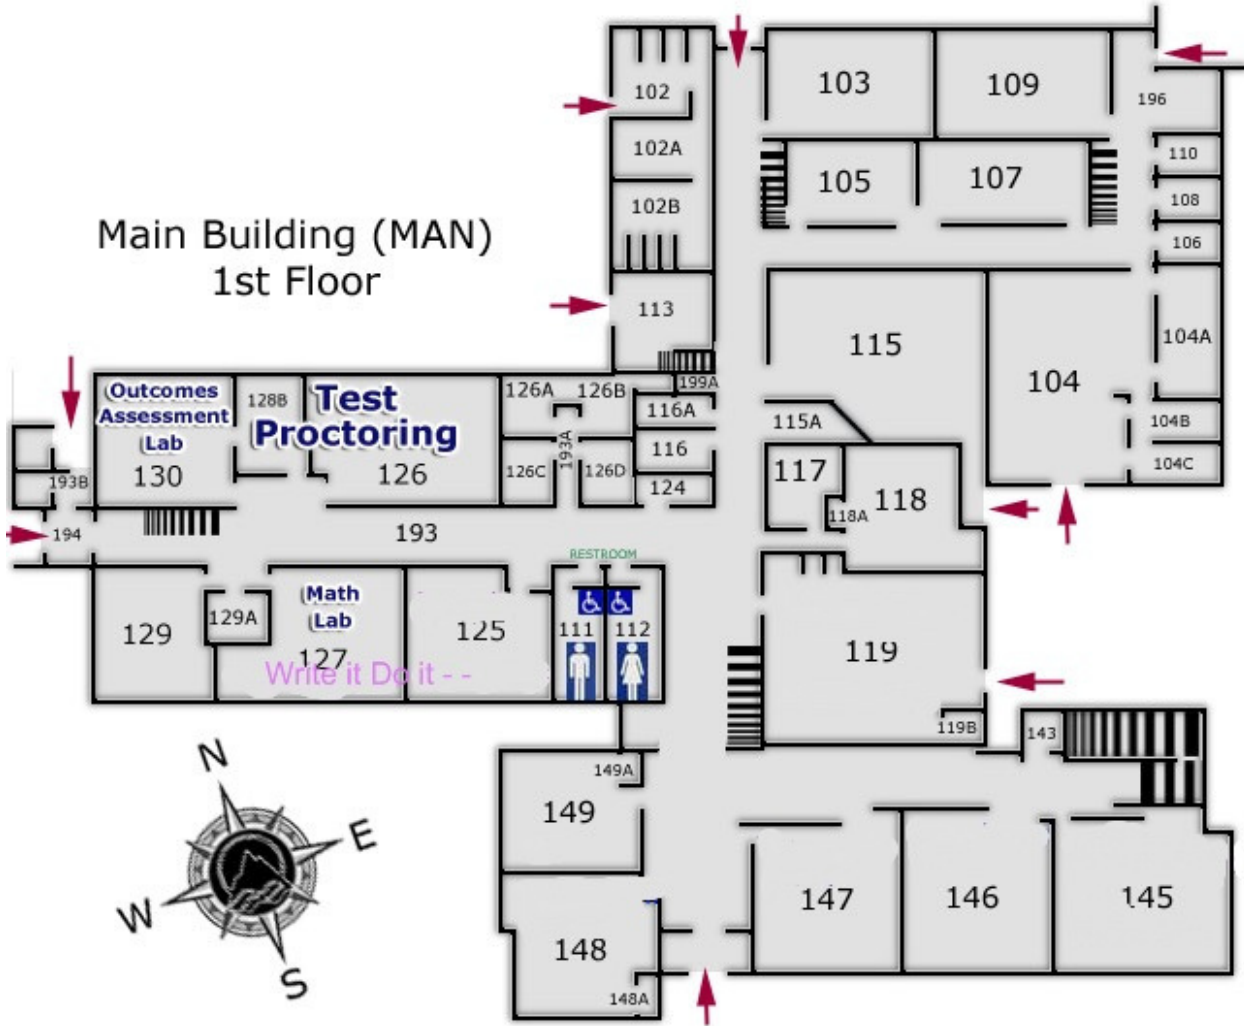

Applied Arts (AAR)

Don Talley (DTV)
2nd Floor

Main Building (MAN)
1st Floor

Main Building (MAN)
2nd Floor

Rose Center for the Arts - 1st Floor

 Automated External Defibrillator (AED)

Rose Center for the Arts - 2nd Floor