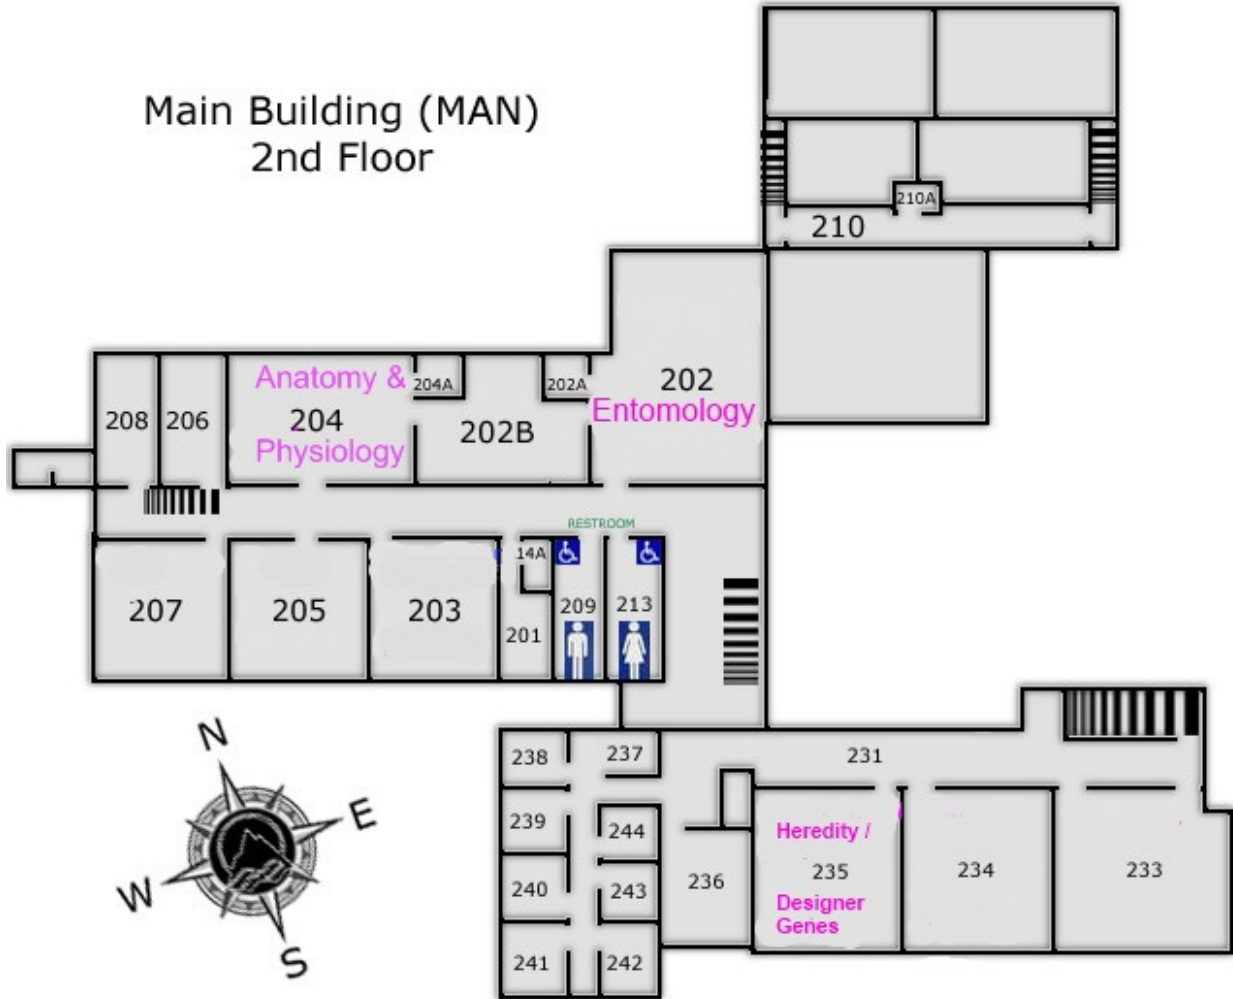

Applied Arts (AAR)

Don Talley (DTV)
2nd Floor

Main Building (MAN)
1st Floor

Main Building (MAN)
2nd Floor

Rose Center for the Arts - 1st Floor

 Automated External Defibrillator (AED)

Rose Center for the Arts - 2nd Floor