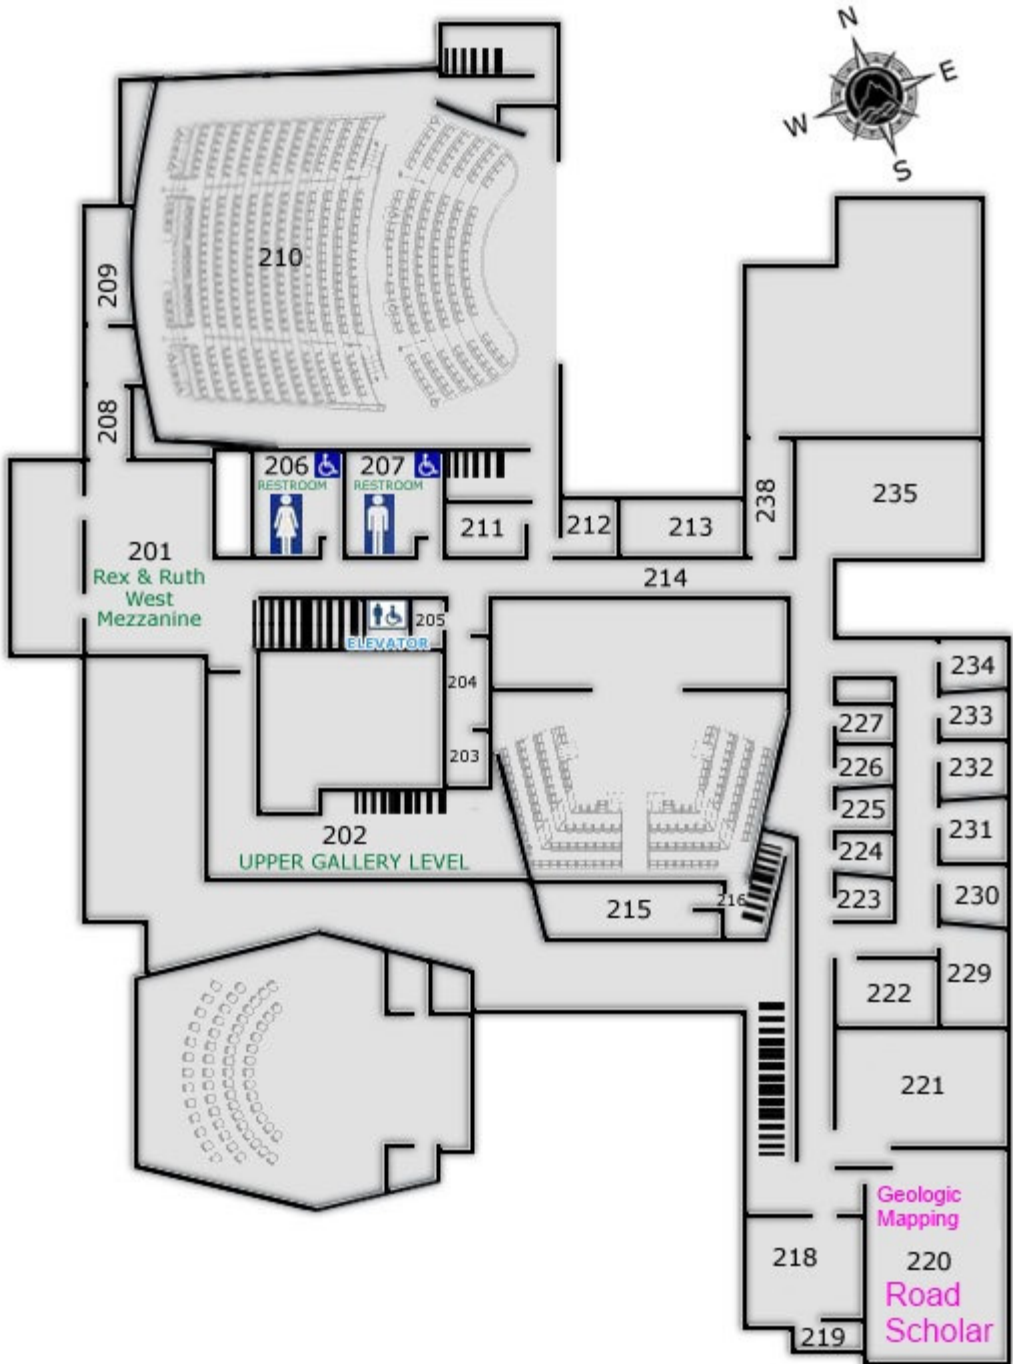

- Parking
- Disabled Parking
- Reserved Parking
- External Defibrillator (AED)
- Visitor Parking
- Motorcycle Parking
- Telephones
- Bike Rack

LOWER COLUMBIA COLLEGE CAMPUS MAP

CLICK ON A BUILDING FOR FLOOR PLAN(S)

Applied Arts (AAR)

Don Talley (DTV)
2nd Floor

Main Building (MAN)
1st Floor

Main Building (MAN)
2nd Floor

Rose Center for the Arts - 1st Floor

 Automated External Defibrillator (AED)

Rose Center for the Arts - 2nd Floor