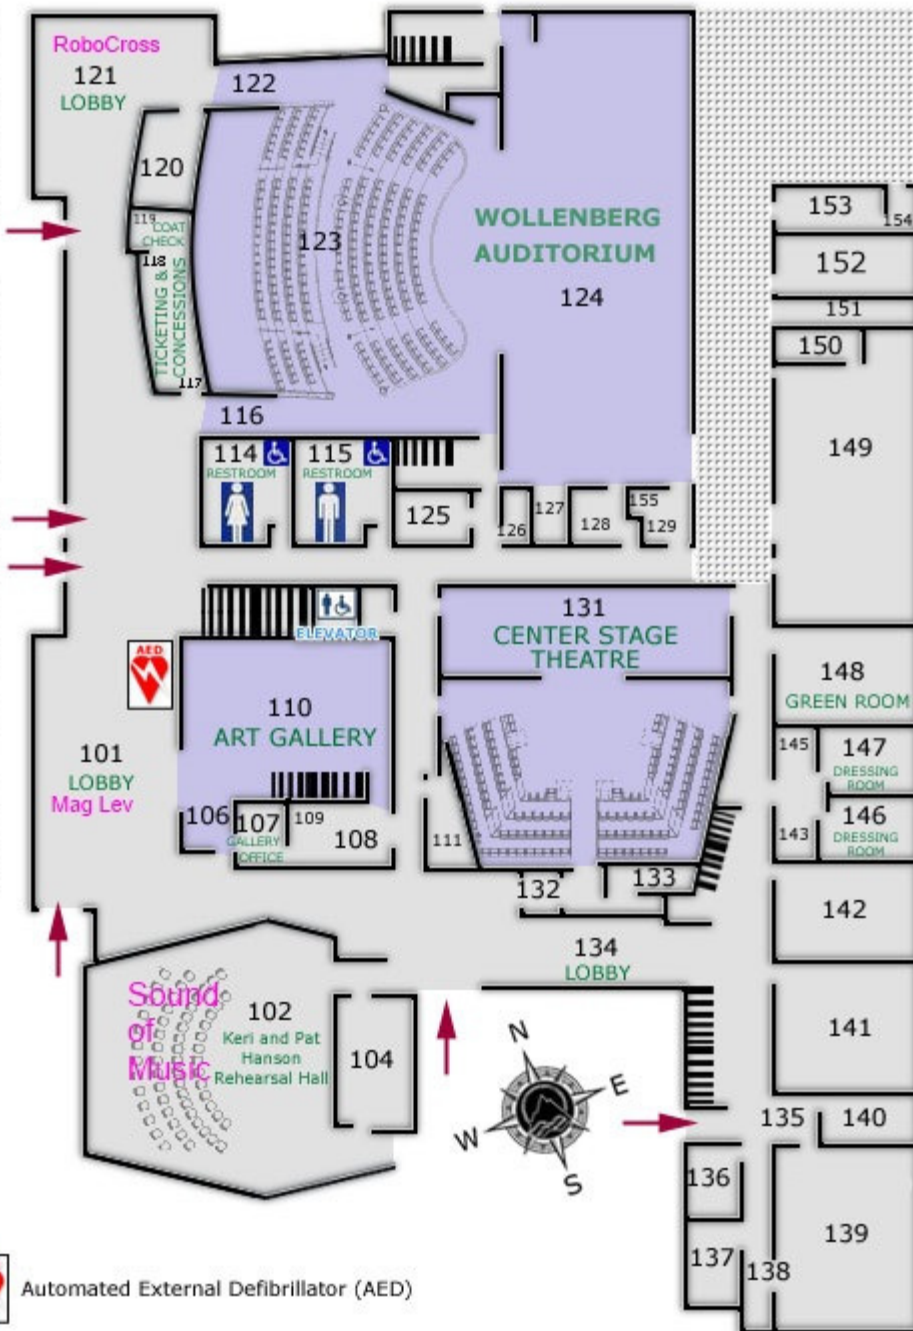

- Parking
- Disabled Parking
- Reserved Parking
- External Defibrillator (AED)
- Visitor Parking
- Motorcycle Parking
- Telephones
- Bike Rack

LOWER COLUMBIA COLLEGE CAMPUS MAP

CLICK ON A BUILDING FOR FLOOR PLAN(S)

Applied Arts (AAR)

Don Talley (DTV)
2nd Floor

Main Building (MAN)
1st Floor

Main Building (MAN)
2nd Floor

Rose Center for the Arts - 1st Floor

 Automated External Defibrillator (AED)

Rose Center for the Arts - 2nd Floor