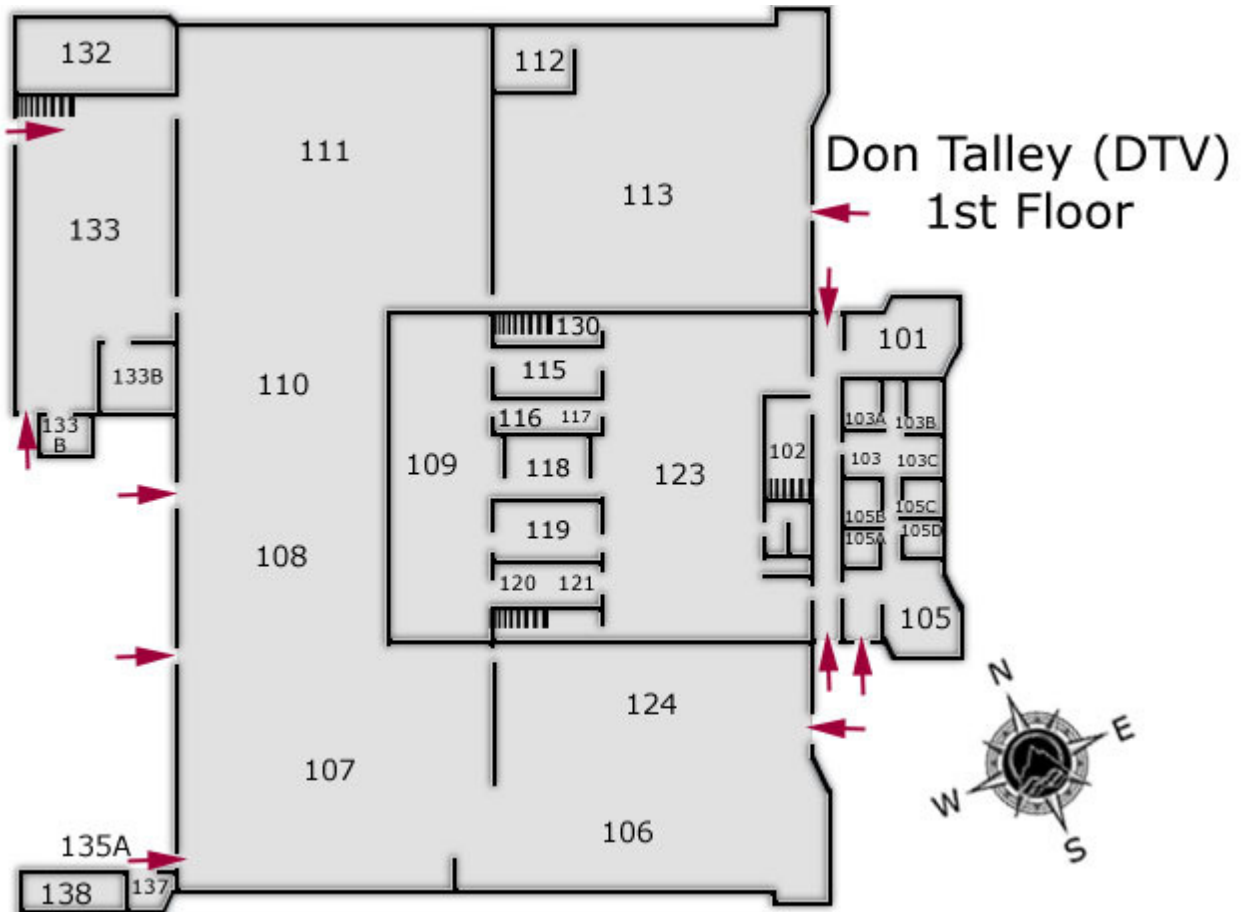

- Parking
- Disabled Parking
- Reserved Parking
- External Defibrillator (AED)
- Visitor Parking
- Motorcycle Parking
- Telephones
- Bike Rack

LOWER COLUMBIA COLLEGE CAMPUS MAP

CLICK ON A BUILDING FOR FLOOR PLAN(S)

Applied Arts (AAR)

Don Talley (DTV)
2nd Floor

Main Building (MAN)
1st Floor

Main Building (MAN)
2nd Floor

Rose Center for the Arts - 1st Floor

 Automated External Defibrillator (AED)

Rose Center for the Arts - 2nd Floor