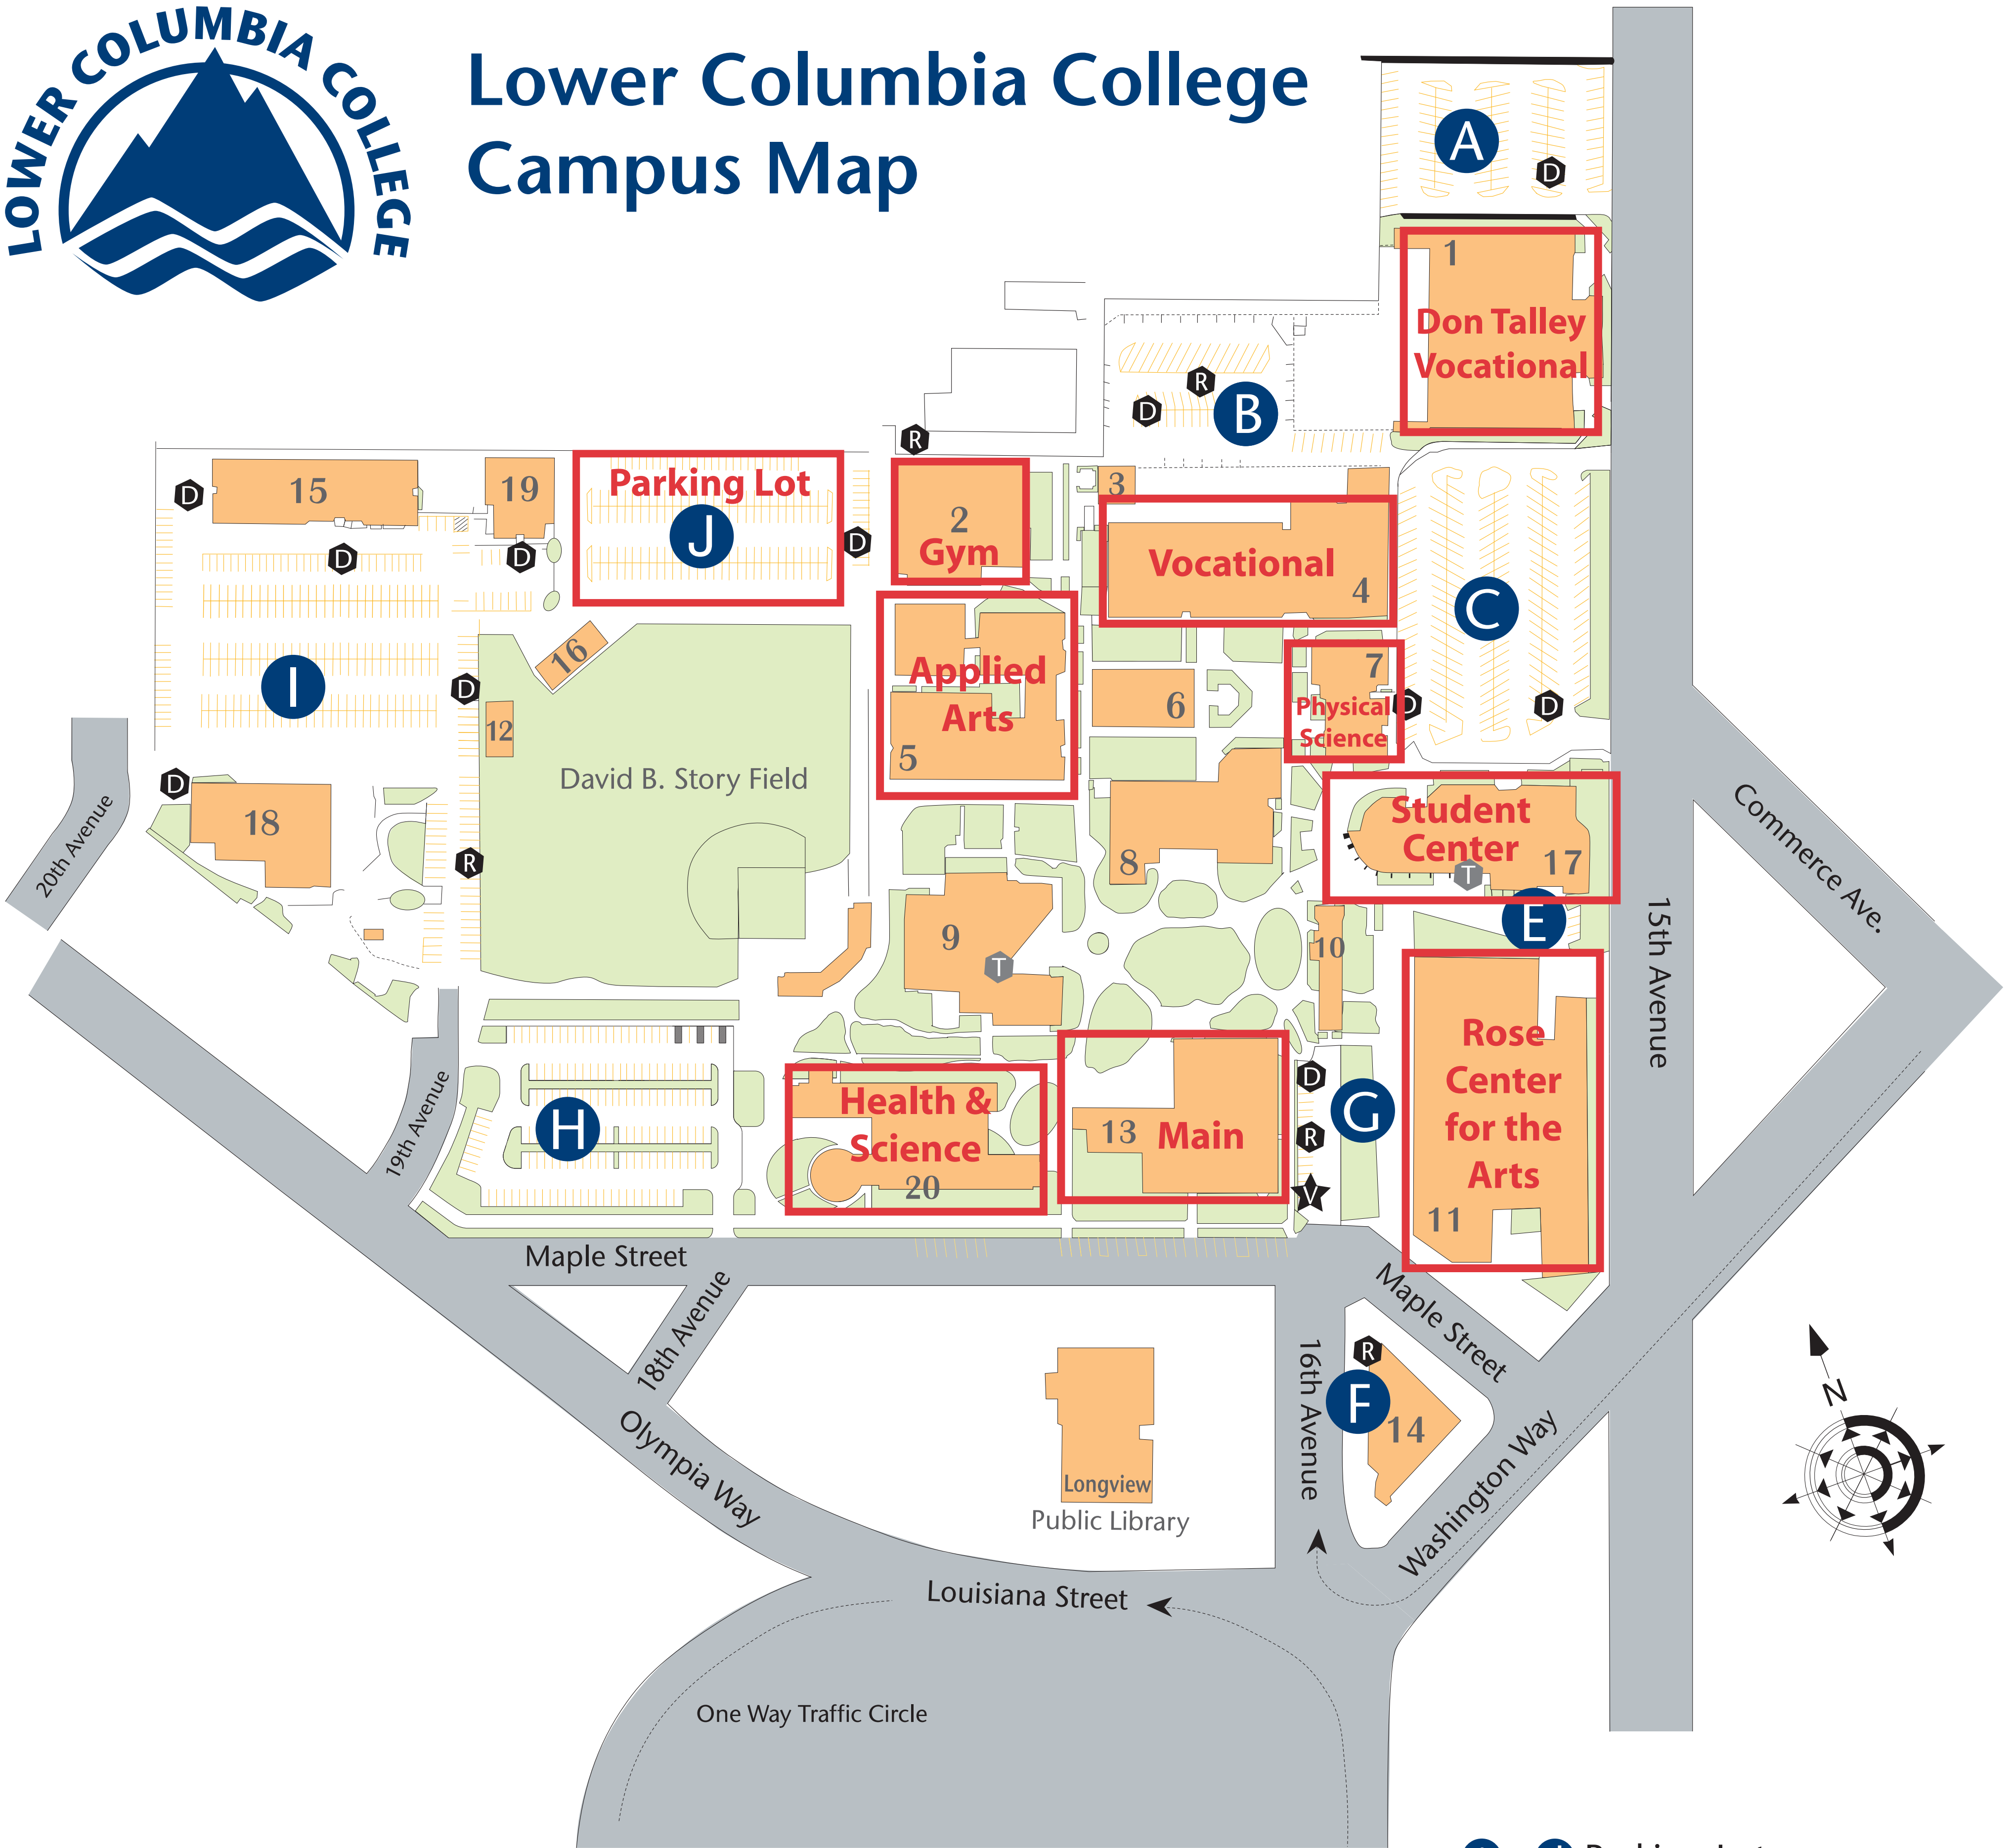

Lower Columbia College Campus Map

Visitors may park in regular (not reserved) space long enough to pick up a Visitor's Parking Pass from the cashier's window in the Admissions Center (#8)
Thirty-minute Visitor Parking is in Lot G

- A - J** Parking Lots
- D** Disabled Parking
- R** Reserved Parking
- M** Motorcycle Parking
- T** Telephones
- ★** Visitors

- | | | |
|----------------------------------|--|--|
| 1. Don Talley Building (DTV) | 8. Admissions Center (ADC) | 14. Administration Building (ADM) |
| 2. Myklebust Gymnasium (GYM) | 9. Library - Alan Thompson (LIB)
Regional University Center | 15. Head Start/
Home & Family Life Center (HFL) |
| 3. Steam Plant (SPL) | 10. Instructional Office Building (IOB) | 16. Batting Barn (BTB) |
| 4. Vocational Building (VOC) | 11. Rose Center for the Arts (RCA) | 17. Student Center (STC) |
| 5. Applied Arts Building (AAR) | 12. International Center (INC) | 18. Campus Services Building (CMS) |
| 6. Science Building (SCI) | 13. Main Building (MAN) | 19. Head Start East Building (HSE) |
| 7. Physical Science Center (PSC) | | 20. Health and Science Building (HSC) |

Note: Buildings are not physically numbered. The numbers on this map are for key purposes only.